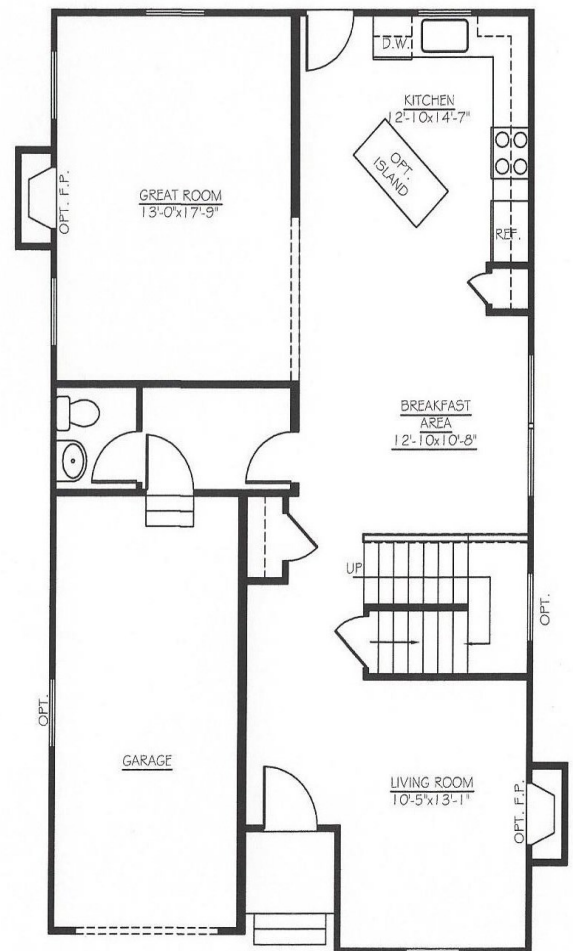

The Roselle Model

The Roselle Model

The Roselle model is a stylish home designed to maximize available living space. The Roselle can be customized to meet your lifestyle. The base model features 3 bedrooms and 2-1/2 baths with a 1st floor Master Bedroom Suite and 1-car garage. The Roselle can be expanded to provide a spacious 2nd floor Master Suite and up to 4 bedrooms. A 2-car garage, expanded family room, luxury master bath and mudroom are popular additions. An essential flex room can be added as a home office, media room or play room. The laundry can be conveniently located on the 2nd floor bedroom level. Many custom features are available including a finished basement, site finished hardwood floors, custom cabinets and millwork, granite countertops, gas fireplaces, Trex decks, cast stone and brick accents and more. We welcome your custom revisions! Please inquire with our sales staff for more options and information.

- 3-4 Bedrooms
- 2.5 Bathrooms
- 1st floor or 2nd floor Master Suite Available
- 1 or 2-car garage
- Flex Room Available
- 2nd Floor Laundry Available
- Ranging from 1,475 to 2,300 sq. ft. depending on the version chosen.

For Additional Information and Pricing

Contact P.J. Bale

302-328-0280 x100 or by email PJ@FirstStateInc.com

The Roselle

Above—Standard Kitchen

Right—Kitchen island version

Below—Great Room version

Most Layouts Can Be Customized To Meet Your Individual Needs – Please Ask Our Sales Staff!

Roselle 1st Floor Standard

Most Layouts Can Be Customized To Meet Your Individual Needs – Please Ask Our Sales Staff!

Roselle 1st Floor with Optional Great Room and 2-Car Garage

Most Layouts Can Be Customized To Meet Your Individual Needs – Please Ask Our Sales Staff!