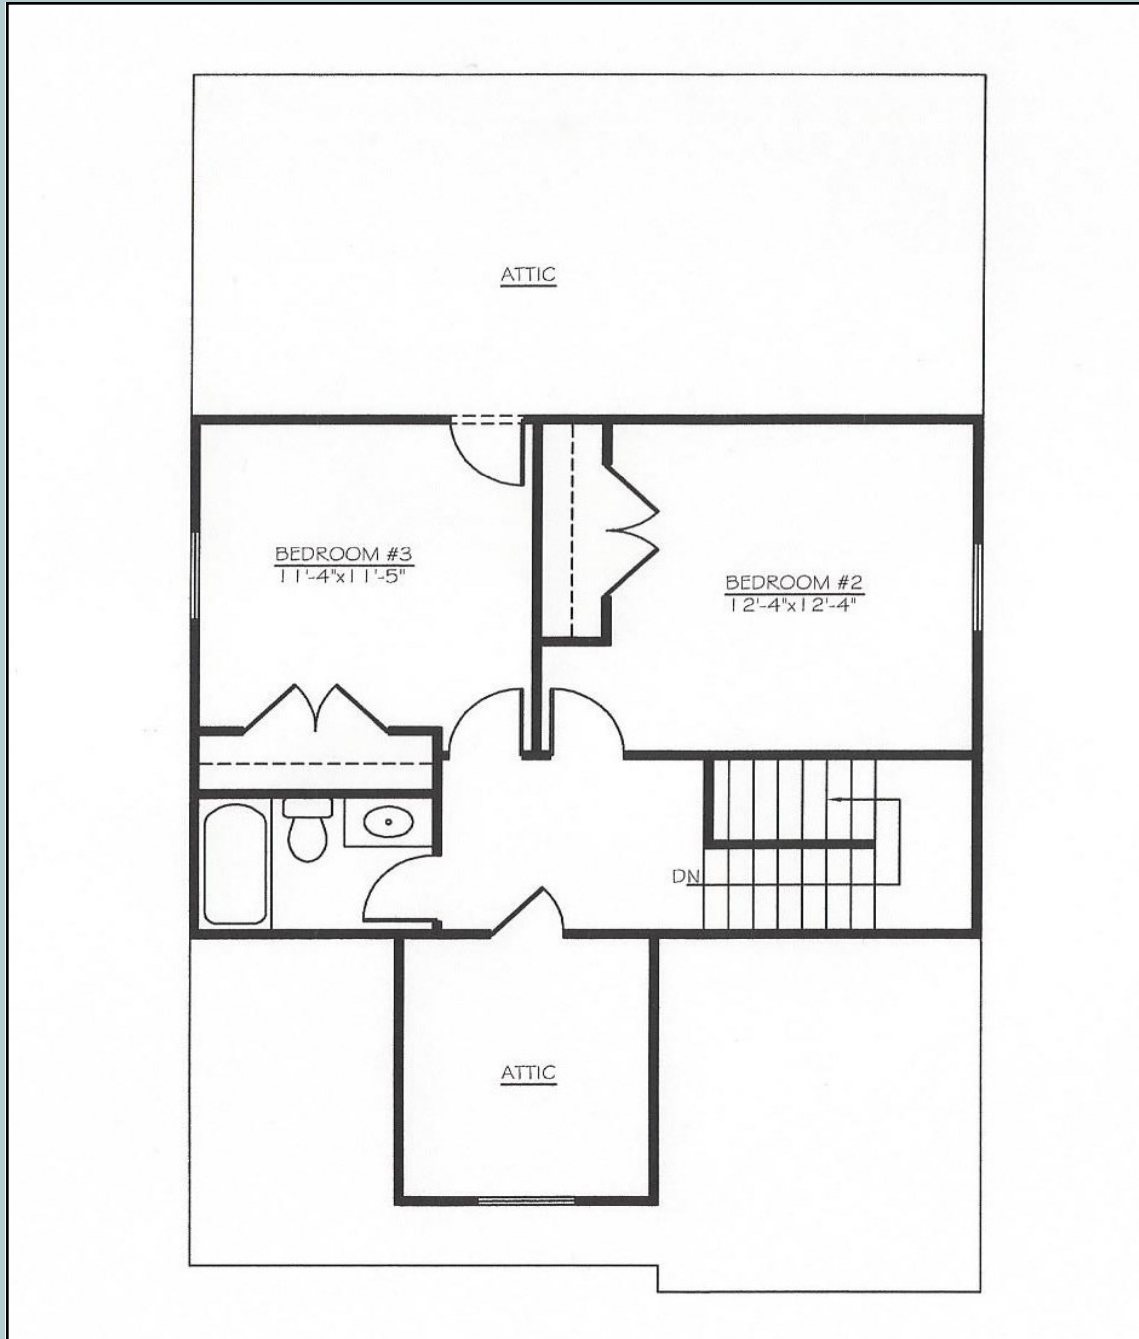

The Roselle Model

The Roselle Model

The Roselle model is a stylish home designed to maximize available living space. The Roselle can be customized to meet your lifestyle. The base model features 3 bedrooms and 2-1/2 baths with a 1st floor Master Bedroom Suite and 1-car garage. The Roselle can be expanded to provide a spacious 2nd floor Master Suite and up to 4 bedrooms. A 2-car garage, expanded family room, luxury master bath and mudroom are popular additions. An essential flex room can be added as a home office, media room or play room. The laundry can be conveniently located on the 2nd floor bedroom level. Many custom features are available including a finished basement, site finished hardwood floors, custom cabinets and millwork, granite countertops, gas fireplaces, Trex decks, cast stone and brick accents and more. We welcome your custom revisions! Please inquire with our sales staff for more options and information.

- 3-4 Bedrooms
- 2.5 Bathrooms
- 1st floor or 2nd floor Master Suite Available
- 1 or 2-car garage
- Flex Room Available
- 2nd Floor Laundry Available
- Ranging from 1,475 to 2,300 sq. ft. depending on the version chosen.

Roselle 1st Floor Standard

Most Layouts Can Be Customized To Meet Your Individual Needs – Please Ask Our Sales Staff!

Roselle 1st Floor with Optional Great Room and 2-Car Garage

Most Layouts Can Be Customized To Meet Your Individual Needs – Please Ask Our Sales Staff!

The Roselle Standard 2nd Floor

Most Layouts Can Be Customized To Meet Your Individual Needs – Please Ask Our Sales Staff!

The Roselle Optional 2nd Floor with Master Suite, Bedroom #4 and Laundry

OPT. LUXURY BATH