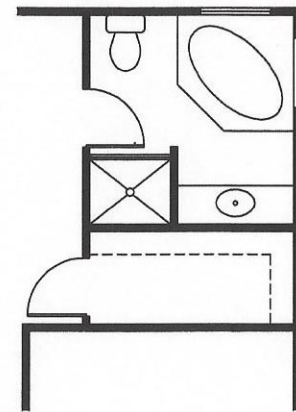

The Roselle Optional 2nd Floor with Master Suite, Bedroom #4 and Laundry

OPT. LUXURY BATH

Most Layouts Can Be Customized To Meet Your Individual Needs - Please Ask Our Sales Staff!