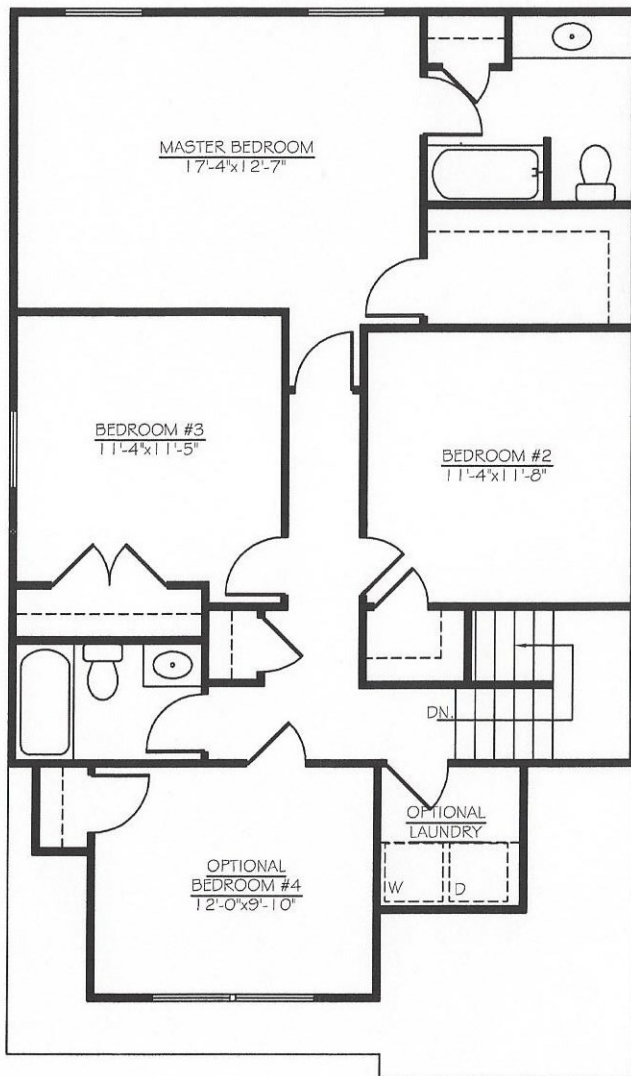

The Roselle Model

The Roselle Model

The Roselle model is a stylish home designed to maximize available living space. The Roselle can be customized to meet your lifestyle. The base model features 3 bedrooms and 2-1/2 baths with a 1st floor Master Bedroom Suite and 1-car garage. The Roselle can be expanded to provide a spacious 2nd floor Master Suite and up to 4 bedrooms. A 2-car garage, expanded family room, luxury master bath and mudroom are popular additions. An essential flex room can be added as a home office, media room or play room. The laundry can be conveniently located on the 2nd floor bedroom level. Many custom features are available including a finished basement, site finished hardwood floors, custom cabinets and millwork, granite countertops, gas fireplaces, Trex decks, cast stone and brick accents and more. We welcome your custom revisions! Please inquire with our sales staff for more options and information.

For Additional Information and Pricing

Contact P.J. Bale

302-328-0280 x100 or by email PJ@FirstStateInc.com

The Roselle

Above—Standard Kitchen

Right—Kitchen island version

Below—Great Room version

Most Layouts Can Be Customized To Meet Your Individual Needs – Please Ask Our Sales Staff!

Roselle 1st Floor Standard

Most Layouts Can Be Customized To Meet Your Individual Needs – Please Ask Our Sales Staff!

Roselle 1st Floor with Optional Great Room and 2-Car Garage

Most Layouts Can Be Customized To Meet Your Individual Needs – Please Ask Our Sales Staff!

The Roselle Standard 2nd Floor

Most Layouts Can Be Customized To Meet Your Individual Needs – Please Ask Our Sales Staff!

The Roselle Optional 2nd Floor with Master Suite, Bedroom #4 and Laundry

OPT. LUXURY BATH