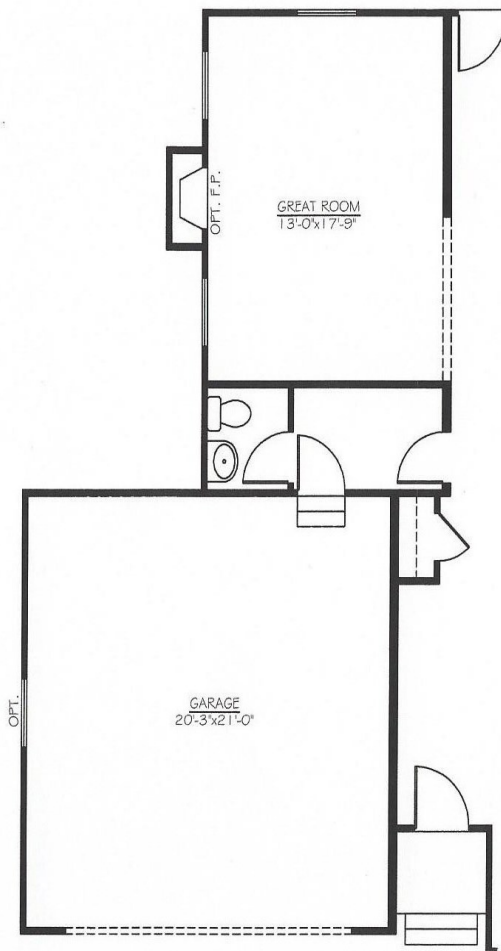

The Roselle Model

The Roselle Model

The Roselle model is a stylish home designed to maximize available living space. The Roselle can be customized to meet your lifestyle. The base model features 3 bedrooms and 2-1/2 baths with a 1st floor Master Bedroom Suite and 1-car garage. The Roselle can be expanded to provide a spacious 2nd floor Master Suite and up to 4 bedrooms. A 2-car garage, expanded family room, luxury master bath and mudroom are popular additions. An essential flex room can be added as a home office, media room or play room. The laundry can be conveniently located on the 2nd floor bedroom level. Many custom features are available including a finished basement, site finished hardwood floors, custom cabinets and millwork, granite countertops, gas fireplaces, Trex decks, cast stone and brick accents and more. We welcome your custom revisions! Please inquire with our sales staff for more options and information.

- 3-4 Bedrooms
- 2.5 Bathrooms
- 1st floor or 2nd floor Master Suite Available
- 1 or 2-car garage
- Flex Room Available
- 2nd Floor Laundry Available
- Ranging from 1,475 to 2,300 sq. ft. depending on the version chosen.

For Additional Information and Pricing

Contact P.J. Bale

302-328-0280 x100 or by email PJ@FirstStateInc.com

The Roselle

Above—Standard Kitchen

Right—Kitchen island version

Below—Great Room version

Most Layouts Can Be Customized To Meet Your Individual Needs – Please Ask Our Sales Staff!

Roselle 1st Floor Standard

Most Layouts Can Be Customized To Meet Your Individual Needs – Please Ask Our Sales Staff!

Roselle 1st Floor with Optional Great Room and 2-Car Garage

Most Layouts Can Be Customized To Meet Your Individual Needs – Please Ask Our Sales Staff!