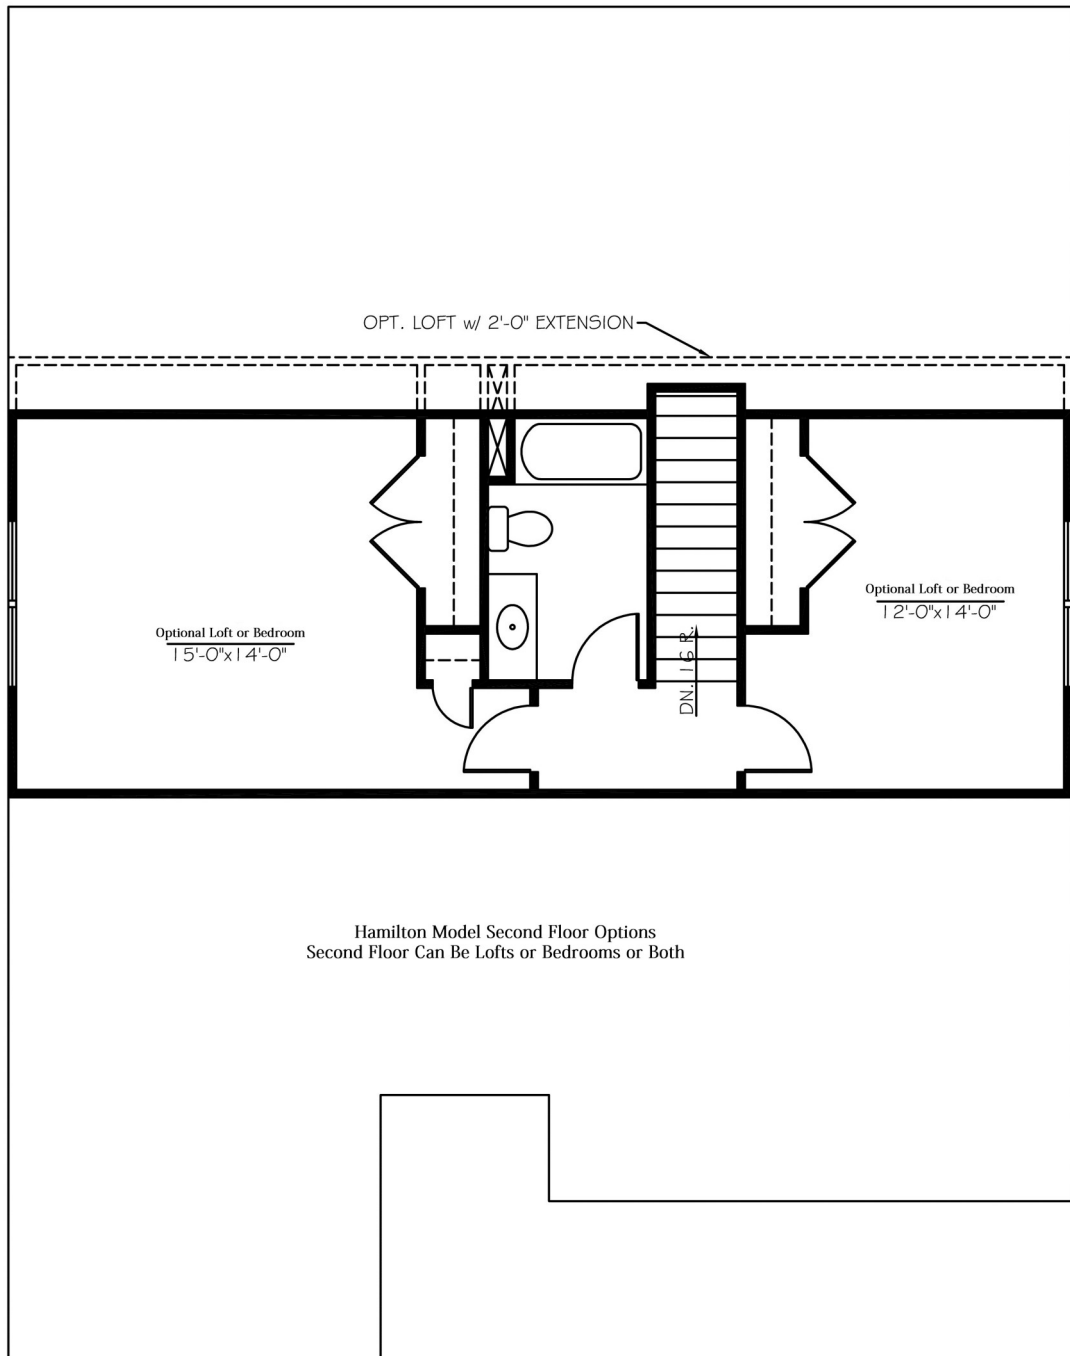

Hamilton 2nd Floor Option

Most Layouts Can Be Customized To Meet Your Individual Needs – Please Ask Our Sales Staff!