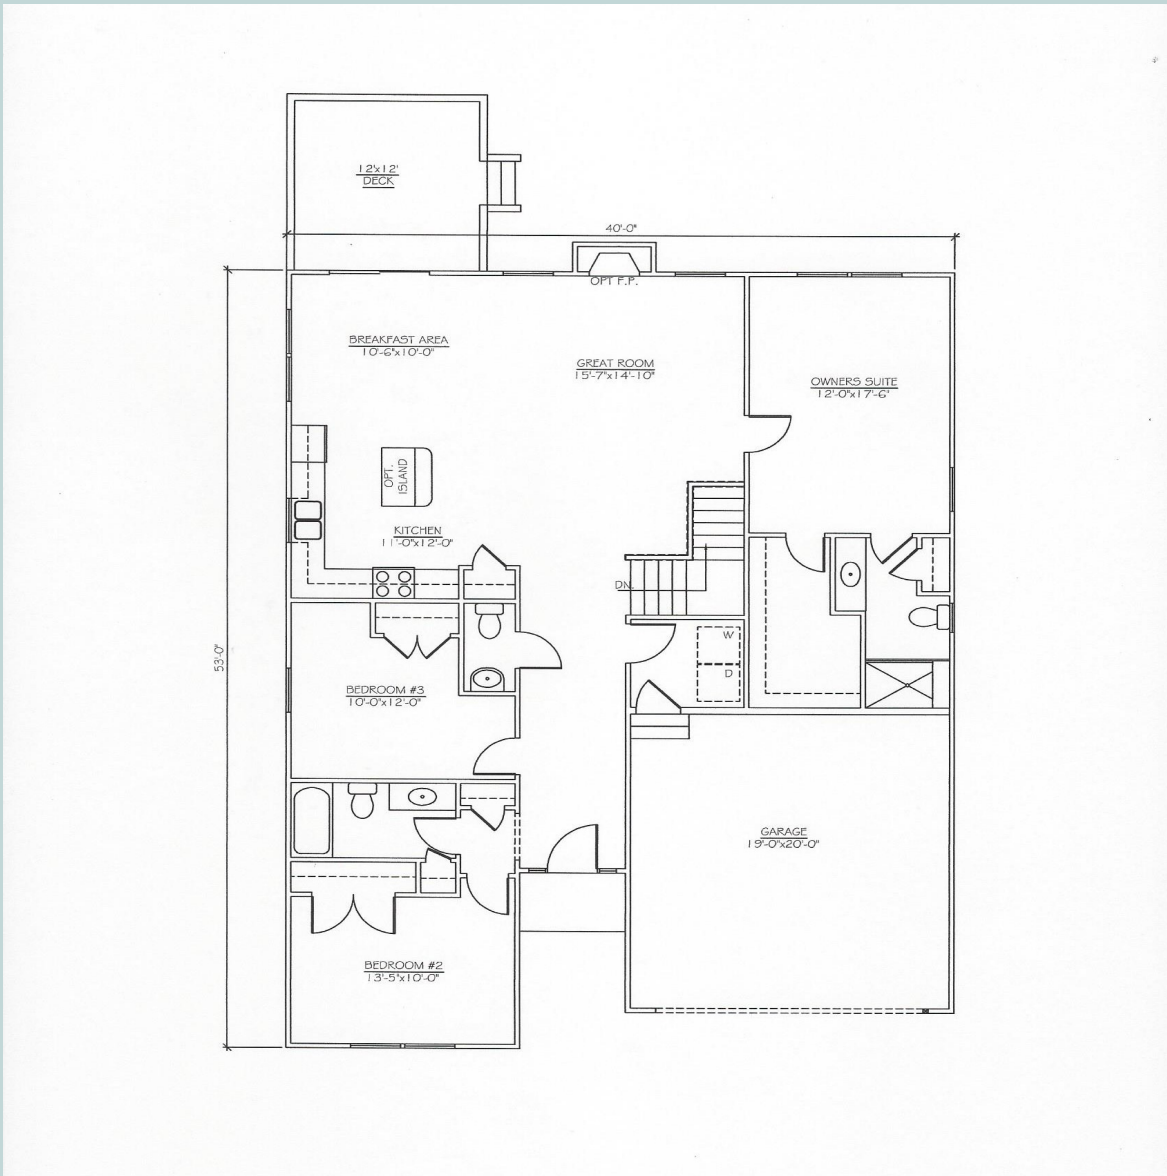

The Hamilton Model

The Hamilton Model

The Hamilton ranch offers single floor living at its best. The popular, open concept floorplan is great for gathering with family and friends and allows for easy mobility. The Hamilton can be customized to meet your lifestyle. The base model has 3 bedrooms, 2 baths and a 2-car garage. The Master Suite features a private bath and walk-in closet. The Hamilton can be expanded to add a 2nd floor with two additional bedrooms or a loft with full bath. A formal dining room, mud room or powder room can also be added. The spacious basement can provide additional living area for a media room, rec room or additional bedrooms and bath. Many custom features are available including a finished basement, luxury Master Bath, site finished hardwood floors, custom cabinets and millwork, granite countertops, gas fireplaces, Trex decks, cast stone and brick accents and more. We welcome your custom revisions! Please inquire with our sales staff for more options and information.

- 2 to 5 Bedrooms
- 2 to 3-1/2 Bathrooms
- Open Concept Floorplan
- 2nd Floor Bedroom Suite or Loft Available
- Formal Dining Room and Vaulted Great Room Available
- Ranging from 1,500 sq.ft. to 2,100 sq.ft.

Hamilton 1st Floor with Dining Room Option

Most Layouts Can Be Customized To Meet Your Individual Needs – Please Ask Our Sales Staff!

Hamilton 2nd Floor Option

Most Layouts Can Be Customized To Meet Your Individual Needs – Please Ask Our Sales Staff!

Hamilton with Expanded Master Suite, Mudroom and Powder Room Option

Most Layouts Can Be Customized To Meet Your Individual Needs – Please Ask Our Sales Staff!

All Pricing and Terms are subject to change without notice. Sizes are approximate when specified.