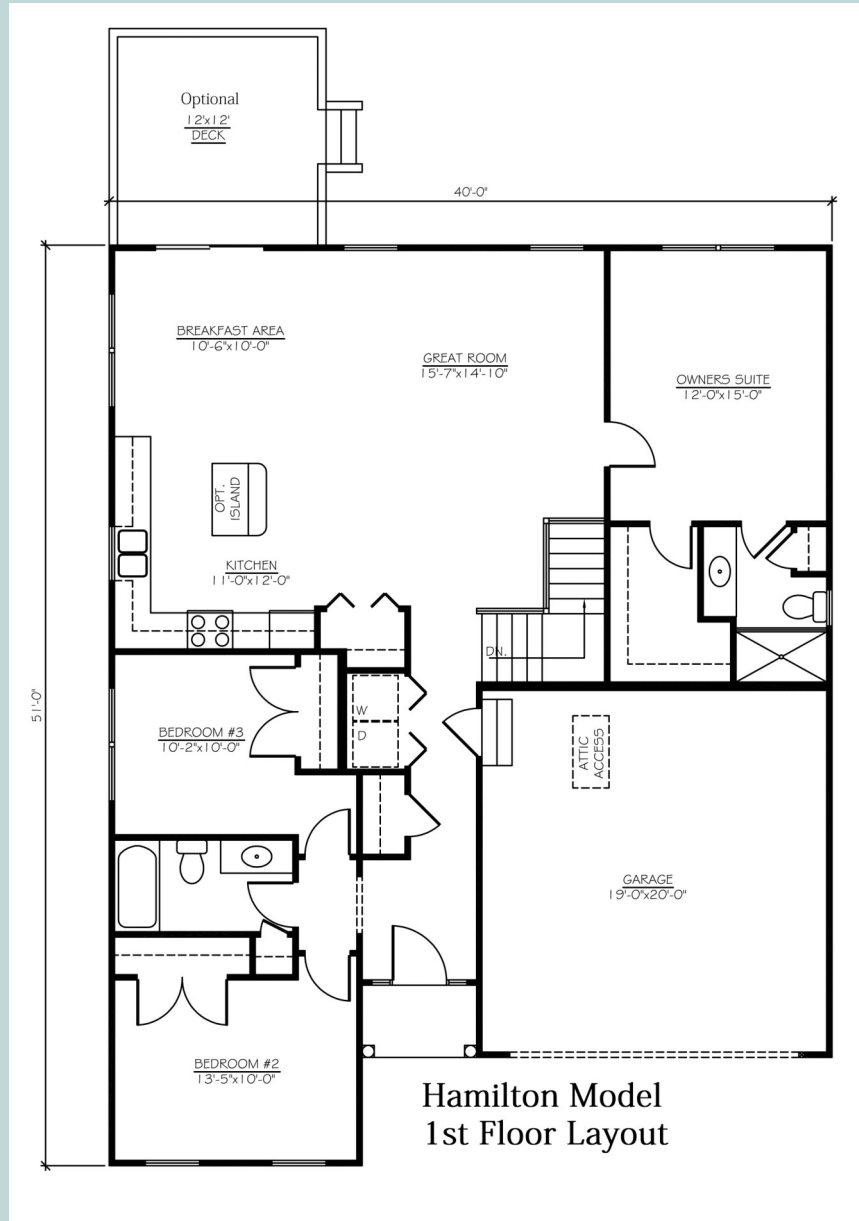

The Hamilton Model

The Hamilton Model

The Hamilton ranch offers single floor living at its best. The popular, open concept floorplan is great for gathering with family and friends and allows for easy mobility. The Hamilton can be customized to meet your lifestyle. The base model has 3 bedrooms, 2 baths and a 2-car garage. The Master Suite features a private bath and walk-in closet. The Hamilton can be expanded to add a 2nd floor with two additional bedrooms or a loft with full bath. A formal dining room, mud room or powder room can also be added. The spacious basement can provide additional living area for a media room, rec room or additional bedrooms and bath. Many custom features are available including a finished basement, luxury Master Bath, site finished hardwood floors, custom cabinets and millwork, granite countertops, gas fireplaces, Trex decks, cast stone and brick accents and more. We welcome your custom revisions! Please inquire with our sales staff for more options and information.

- 2 to 5 Bedrooms
- 2 to 3-1/2 Bathrooms
- Open Concept Floorplan
- 2nd Floor Bedroom Suite or Loft Available
- Formal Dining Room and Vaulted Great Room Available
- Ranging from 1,500 sq.ft. to 2,100 sq.ft.

For Additional Information and Pricing Contact P.J. Bale
302-328-0280 x100 or by email PJ@FirstStateInc.com

Hamilton 1st Floor Standard Layout

Layout with 3 Bedrooms on 1st Floor

Most Layouts Can Be Customized To Meet Your Individual Needs – Please Ask Our Sales Staff!

Hamilton 1st Floor with Dining Room Option

Most Layouts Can Be Customized To Meet Your Individual Needs – Please Ask Our Sales Staff!

Hamilton 2nd Floor Option

Most Layouts Can Be Customized To Meet Your Individual Needs – Please Ask Our Sales Staff!