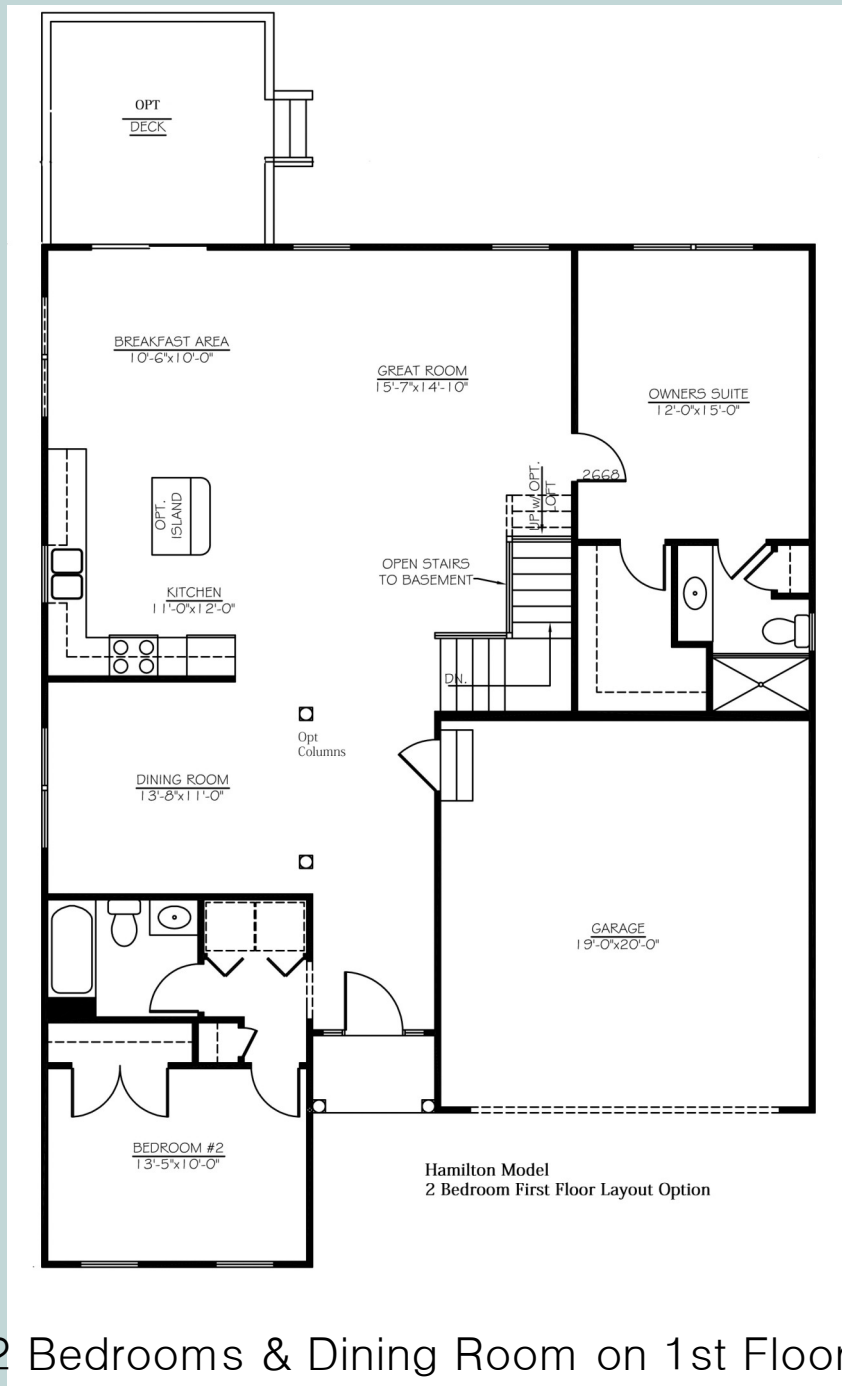

The Hamilton Model

The Hamilton Model

The Hamilton ranch offers single floor living at its best. The popular, open concept floorplan is great for gathering with family and friends and allows for easy mobility. The Hamilton can be customized to meet your lifestyle. The base model has 3 bedrooms, 2 baths and a 2-car garage. The Master Suite features a private bath and walk-in closet. The Hamilton can be expanded to add a 2nd floor with two additional bedrooms or a loft with full bath. A formal dining room, mud room or powder room can also be added. The spacious basement can provide additional living area for a media room, rec room or additional bedrooms and bath. Many custom features are available including a finished basement, luxury Master Bath, site finished hardwood floors, custom cabinets and millwork, granite countertops, gas fireplaces, Trex decks, cast stone and brick accents and more. We welcome your custom revisions! Please inquire with our sales staff for more options and information.

- 2 to 5 Bedrooms
- 2 to 3-1/2 Bathrooms
- Open Concept Floorplan
- 2nd Floor Bedroom Suite or Loft Available
- Formal Dining Room and Vaulted Great Room Available
- Ranging from 1,500 sq.ft. to 2,100 sq.ft.

For Additional Information and Pricing Contact P.J. Bale
302-328-0280 x100 or by email PJ@FirstStateInc.com

Hamilton 1st Floor Standard Layout

Layout with 3 Bedrooms on 1st Floor

Most Layouts Can Be Customized To Meet Your Individual Needs – Please Ask Our Sales Staff!

Hamilton 1st Floor with Dining Room Option

Most Layouts Can Be Customized To Meet Your Individual Needs – Please Ask Our Sales Staff!

Hamilton 2nd Floor Option

Most Layouts Can Be Customized To Meet Your Individual Needs – Please Ask Our Sales Staff!